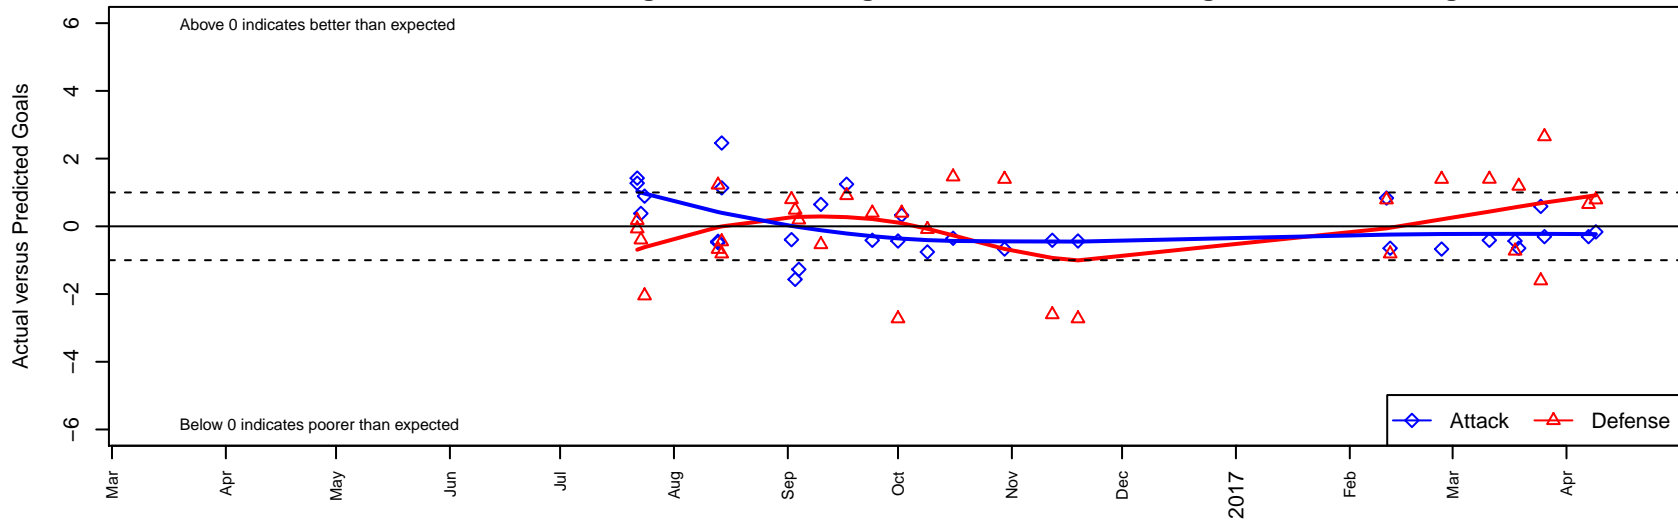

# RSA Elite Hanson G03

Rainier Soccer Alliance  
 Puyallup, WA  
 G03 total strength=1059  
 attack=1.65 defense=3.65  
 fall league = PSPL WSPL 2 U14  
 spr league = Spr PSPL Classic 1 West U14

alt names used:  
 RAINIER SA RSA ELITE G03 HANSON (WA)  
 RSA Elite G03 Hanson  
 RSA Elite G03 Hanson  
 RSA Elite G03 Hanson  
 RSA Elite G03 Hanson  
 RSA ELITE G03 HANSON (WA)

**RSA Elite Hanson G03**  
 Dots are actual minus expected GF (blue circles) and GA (red triangles).  
 Blue line is smoothed change in attack strength. Red is smoothed change in defense strength.

**attack and defense variance (black dot)  
relative to other teams  
and top 10 in region**