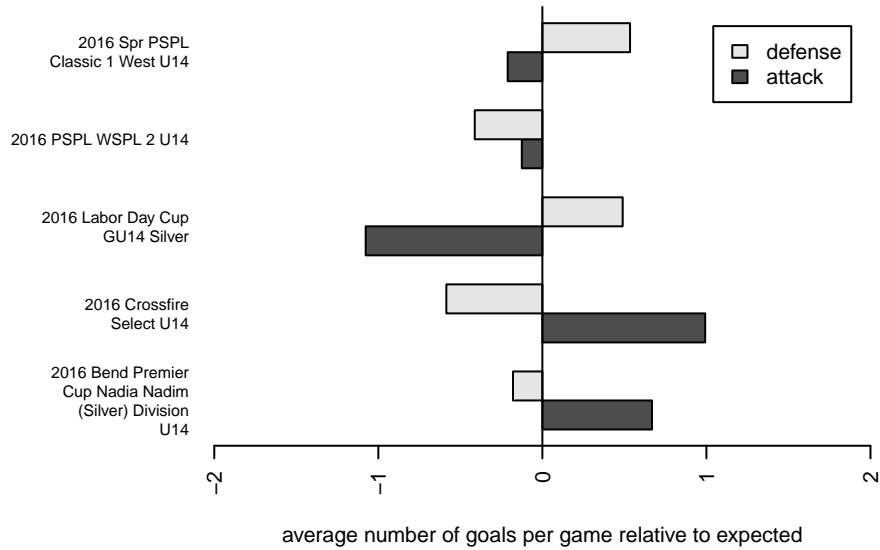

Performance relative to 13 month average