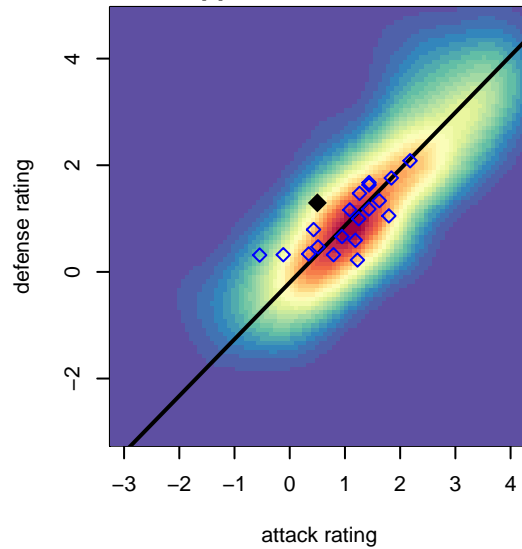

**attack and defense rating
relative to others at age
and all opponents in last 13 months**