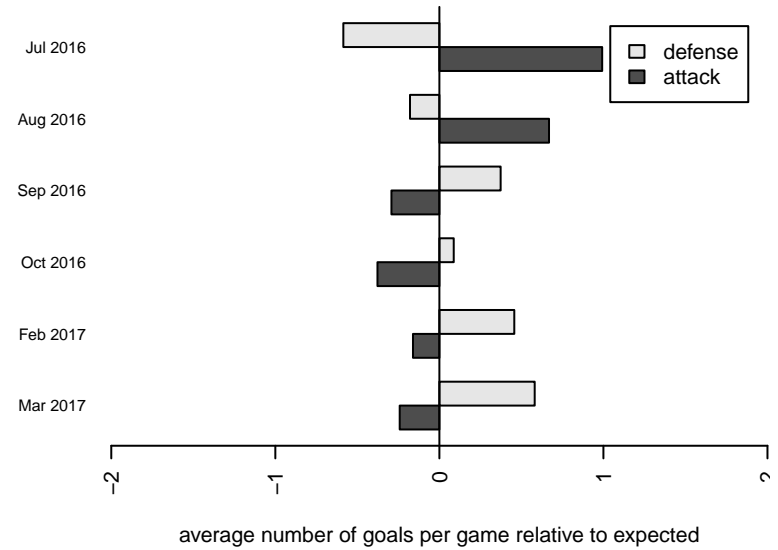

Performance relative to 13 month average