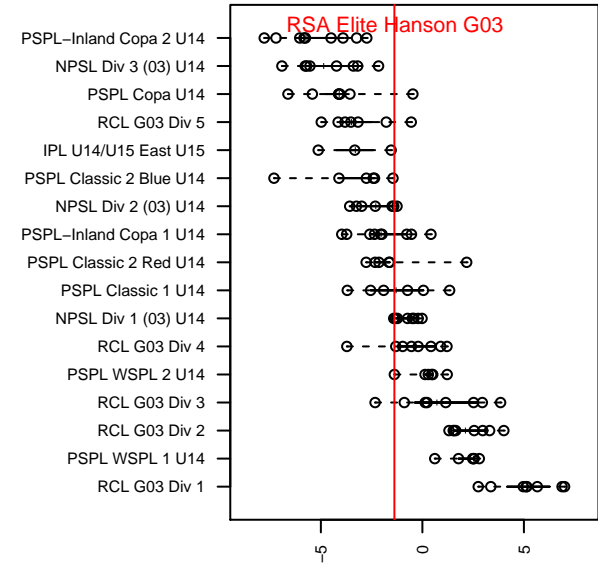

**attack and defense rating
relative to others at age
and all opponents in last 13 months**