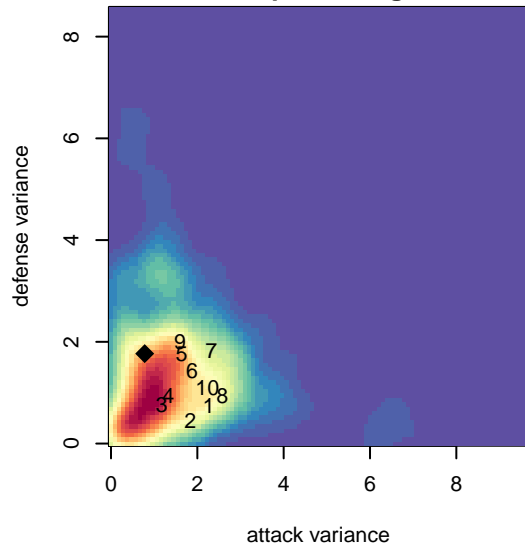

# RSA Elite Hanson G03

Rainier Soccer Alliance  
 Puyallup, WA  
 G03 total strength=1059  
 attack=1.65 defense=3.65  
 fall league = PSPL WSPL 2 U14  
 spr league = Spr PSPL Classic 1 West U14

alt names used:  
 RAINIER SA RSA ELITE G03 HANSON (WA)  
 RSA Elite G03 Hanson  
 RSA Elite G03 Hanson  
 RSA Elite G03 Hanson  
 RSA Elite G03 Hanson  
 RSA ELITE G03 HANSON (WA)

**RSA Elite Hanson G03**  
 Dots are actual minus expected GF (blue circles) and GA (red triangles).  
 Blue line is smoothed change in attack strength. Red is smoothed change in defense strength.

**attack and defense variance (black dot)  
relative to other teams  
and top 10 in region**